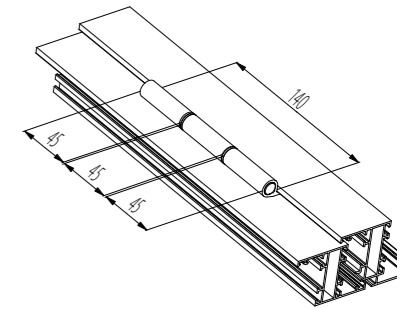

triple
тройные